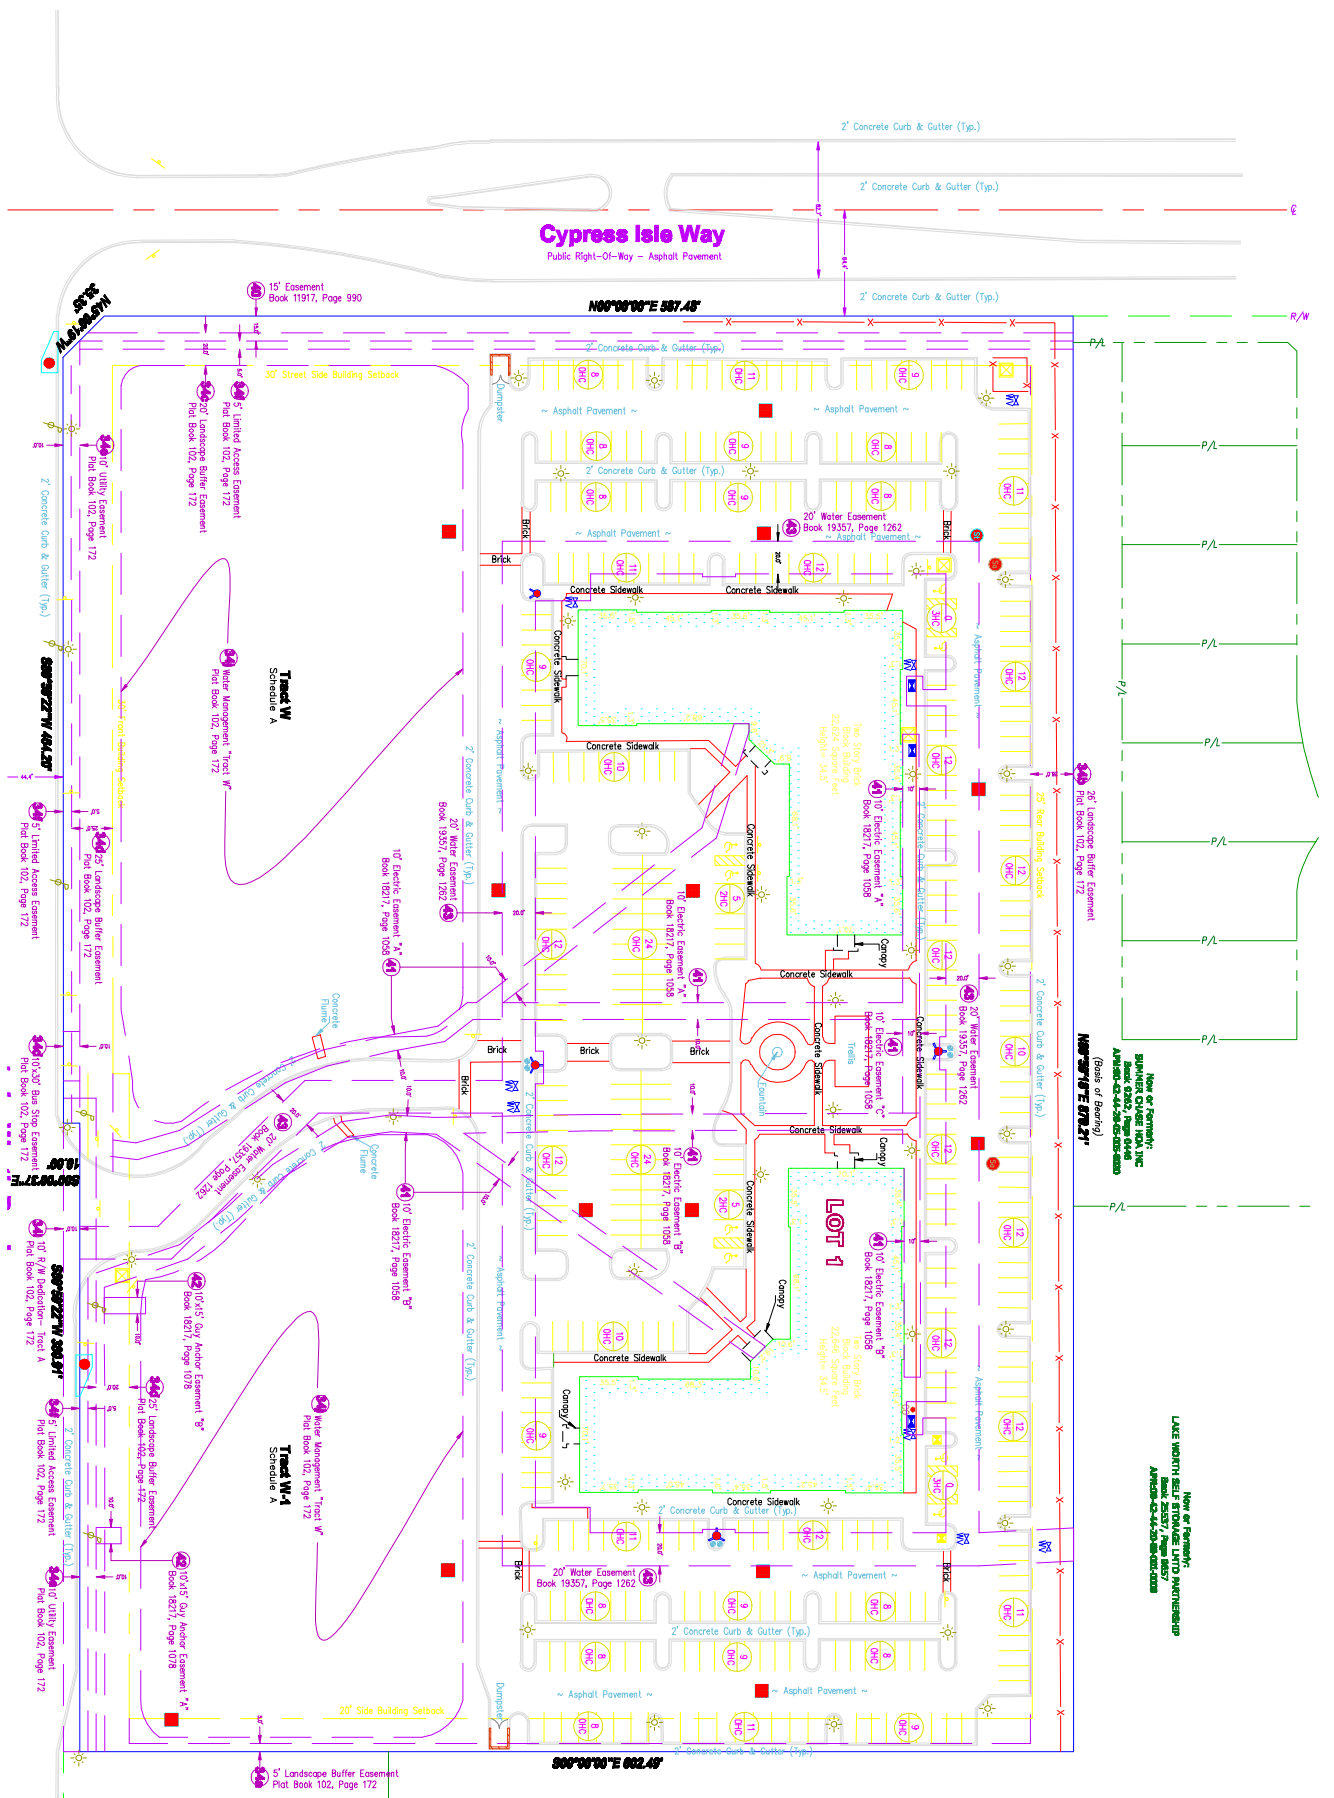

Cypress Isle Way

Public Right-Of-Way - Asphalt Pavement

NEW OR FORMERLY:
SHILVER CHASE REALTY, INC.
Book 23337, Page 1857
APN 03-44-030-002-0000

NEW OR FORMERLY:
LAKE WORTH REALTY MANAGEMENT
Book 23337, Page 1857
APN 03-44-030-002-0000